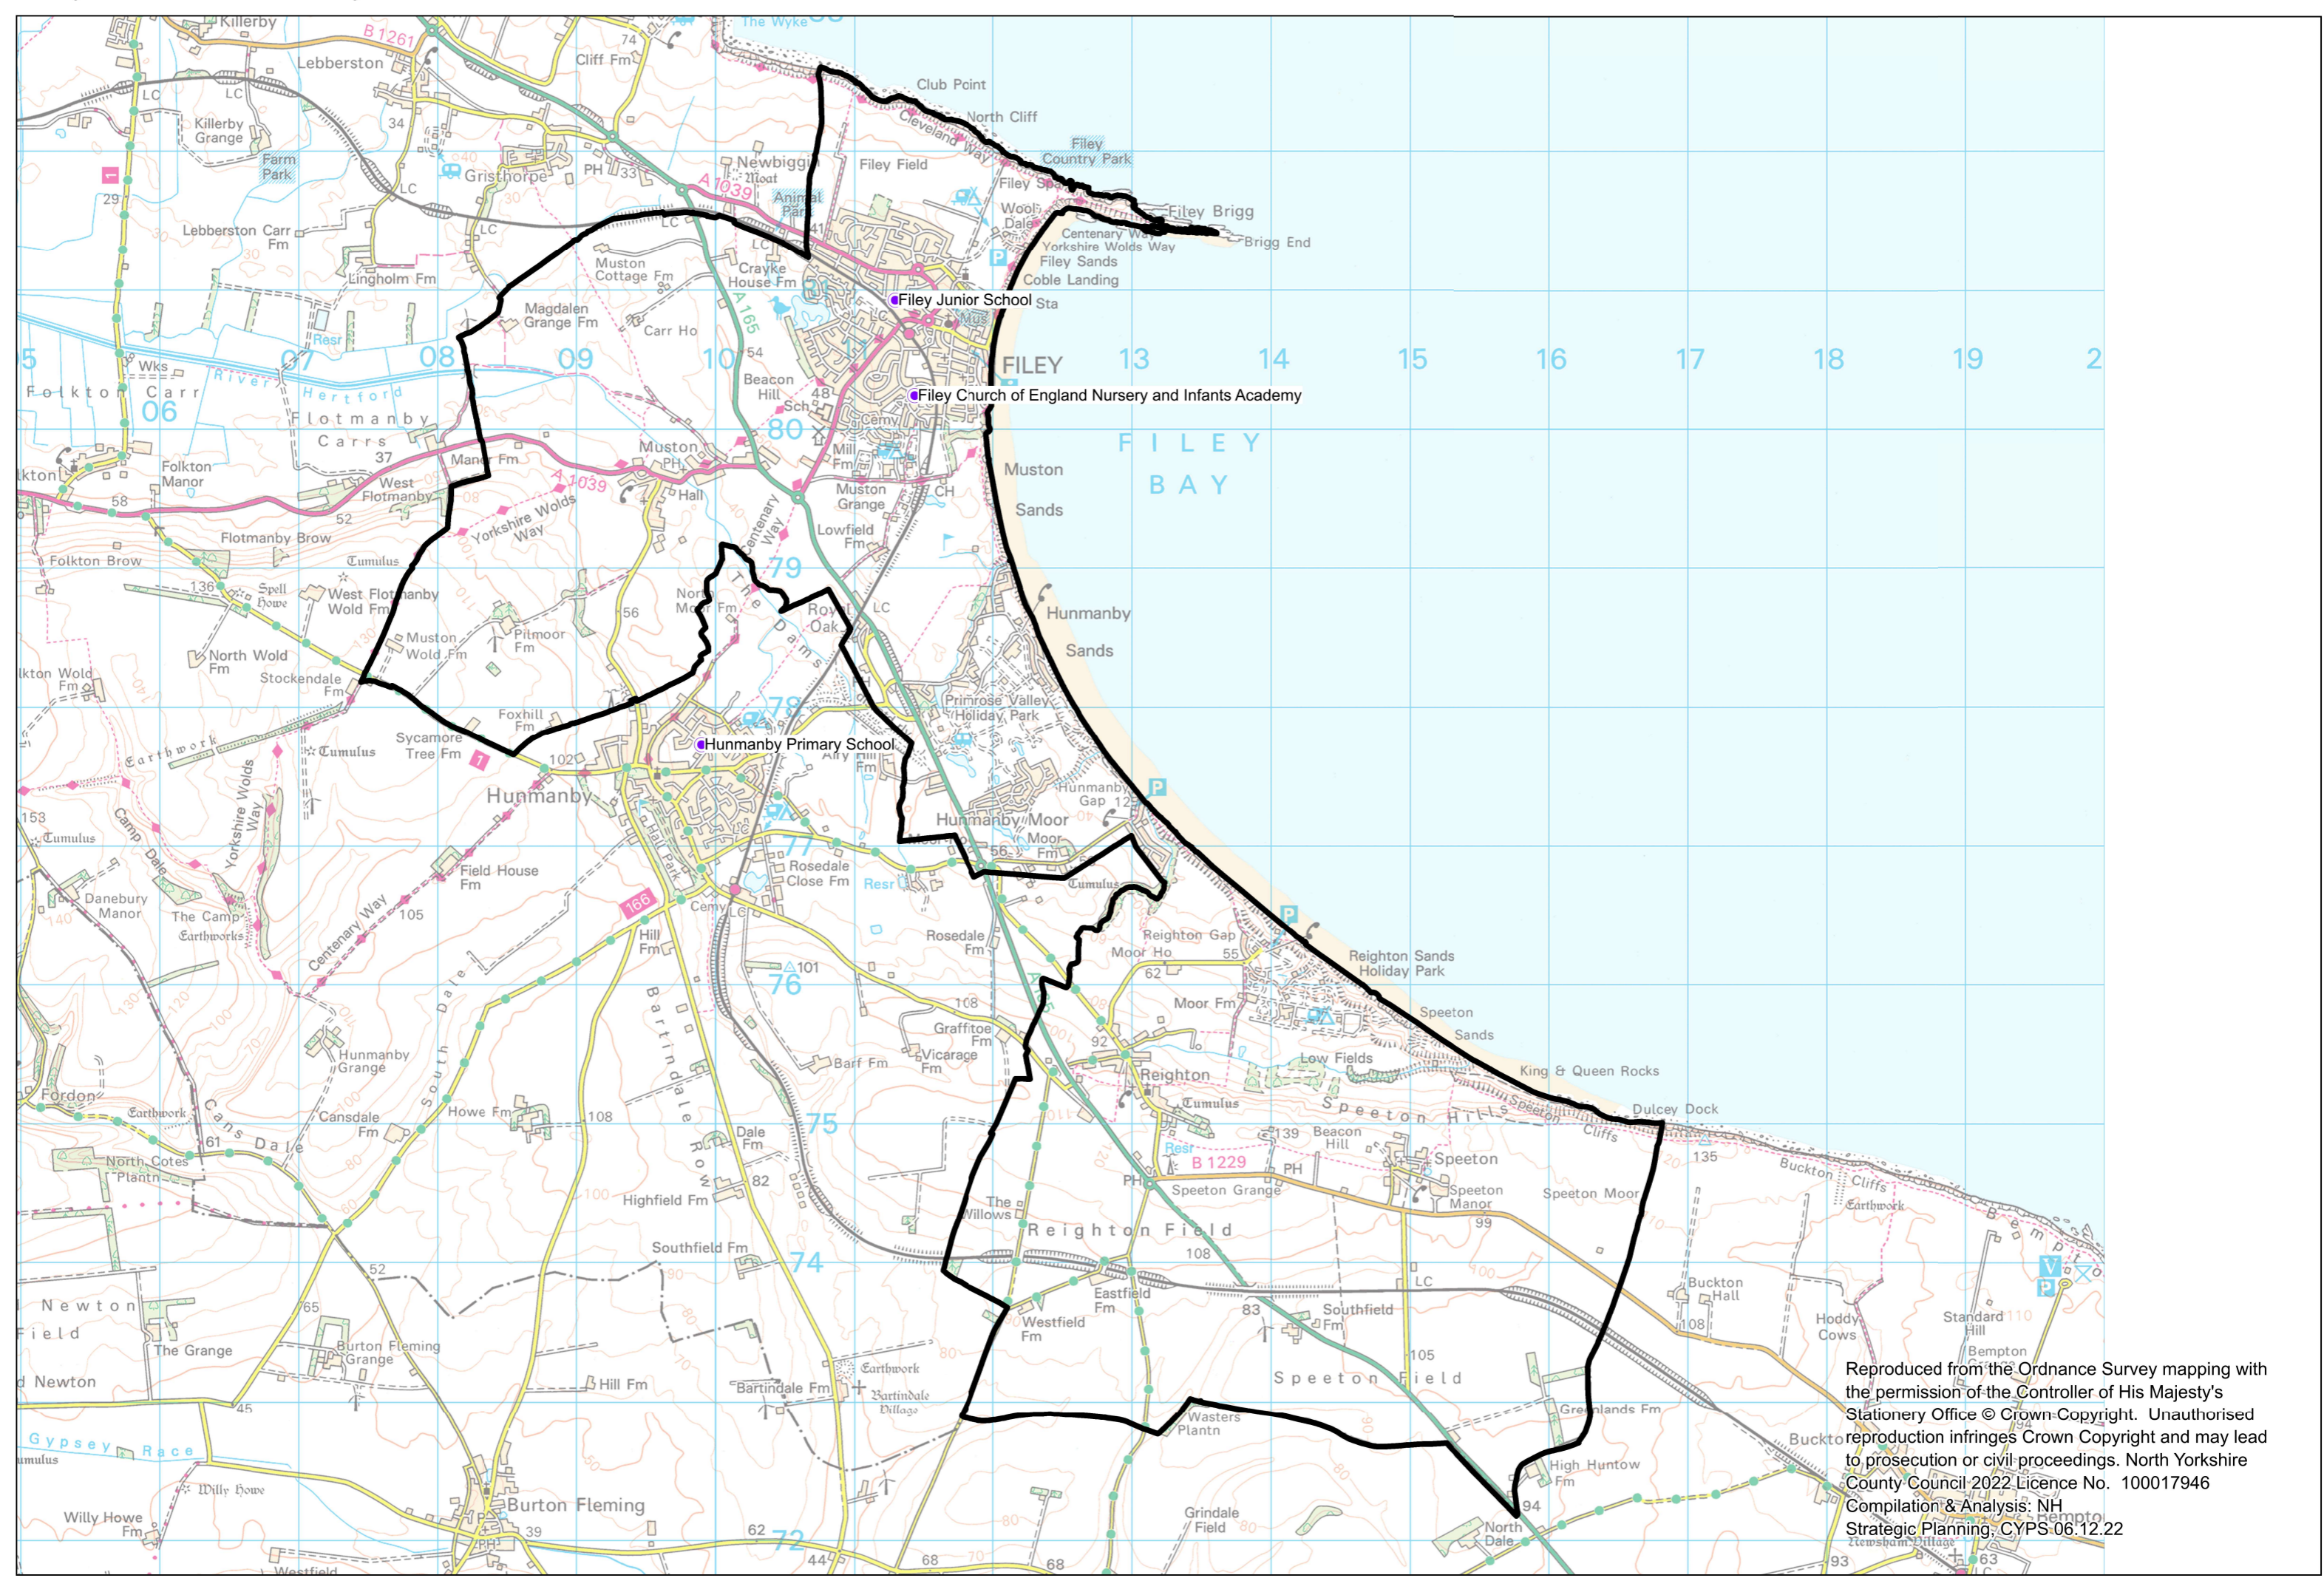

Filey CE Infant Academy Catchment area

Reproduced from the Ordnance Survey mapping with the permission of the Controller of His Majesty's Stationery Office © Crown-Copyright. Unauthorised reproduction infringes Crown Copyright and may lead to prosecution or civil proceedings. North Yorkshire County Council 2022 Licence No. 100017946
Compilation & Analysis: NH Strategic Planning, CYPS.06.12.22